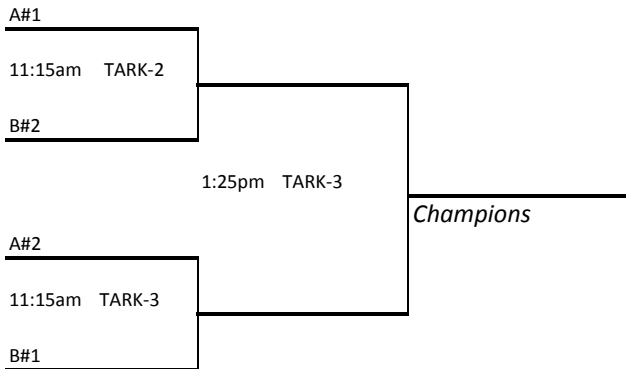

**2010 Memorial Day Classic**  
**Girls Varsity Open Division**

**May 29th & 30th, 2010**  
 Las Vegas, NV

Pool A	Pool B
Vegas Elite White (NV)	NC Swoosh (CA)
Red Rock Raiders (UT)	Ventura County Vipers (CA)
PYC Black (CA)	RYBC (CA)
Lil' Devils (CA)	Arizona Driven (AZ)

**Pool Play - Saturday, May 29th**

Time	Home Team	Score	vs.	Score	Guest Team	Gym
8:00am	Vegas Elite White				Lil' Devils	TARK-4
1:25pm	RYBC				AZ Driven	TARK-3
1:25pm	Vegas Elite White				PYC Black	YMCA-2
3:35pm	Lil' Devils				Red Rock Raiders	YMCA-1
3:35pm	VC Vipers				AZ Driven	TARK-3
5:45pm	PYC Black				Red Rock Raiders	YMCA-1
6:50pm	NC Swoosh				RYBC	TARK-4
7:55pm	Red Rock Raiders				Vegas Elite White	YMCA-2
9:00pm	NC Swoosh				VC Vipers	TARK-4

**Pool Play - Sunday, May 30th**

9:05am	NC Swoosh		vs.		AZ Driven	TARK-3
9:05am	VC Vipers		vs.		RYBC	TARK-1
9:05am	PYC Black		vs.		Lil' Devils	TARK-4

**Bracket Play - Sunday, May 30th**

\*\* Please note - Red Rock Raiders will not be playing on Sunday.