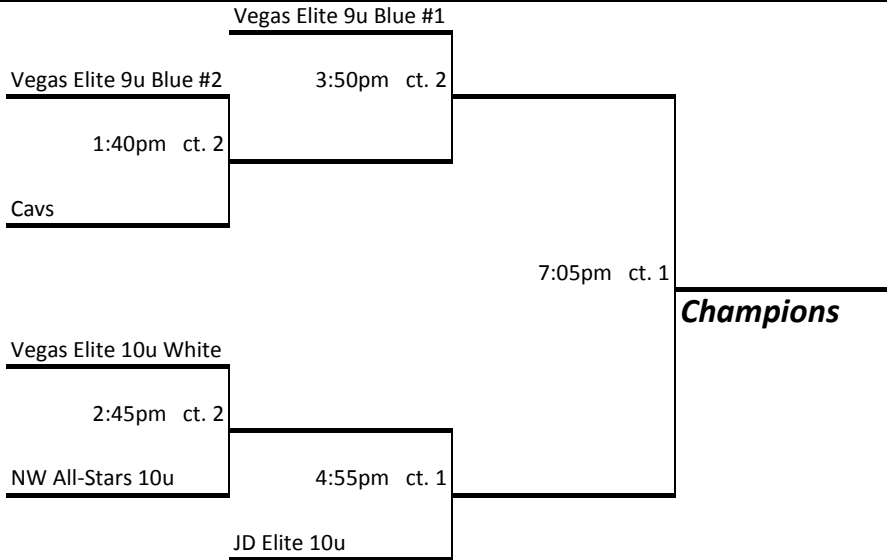

2010 LVH All-City Winter League

Playoff Brackets

Red Division (10u) **Games Played Saturday, March 20th**

White Division (12u "B")